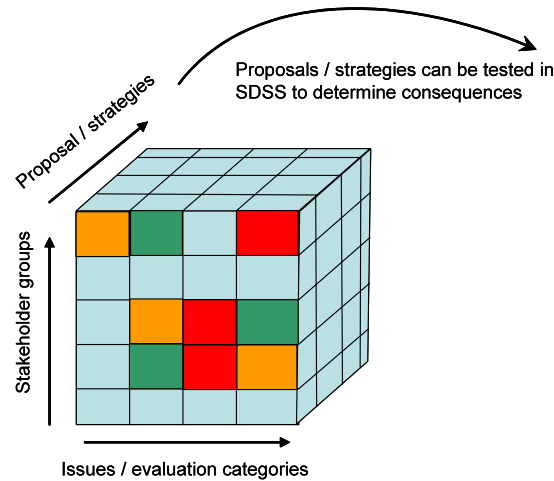

Deliberation Matrix

WISE

Output from WISE used to inform/populate Issues / evaluation categories

Deliberation Matrix

SDSS

Output from SDSS used to inform/populate Issues / evaluation categories

Deliberation process outcomes used to inform and support decision making process through discussions of consequences and trade-offs

WISE can be used to develop proposals and strategies by running “what if?” scenarios to determine sensitivities and leverage points