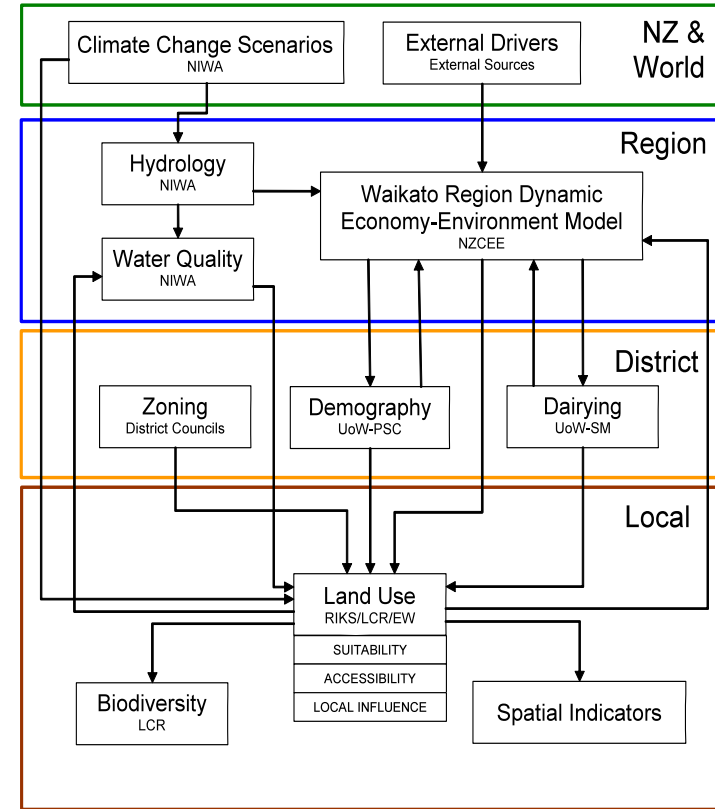

Deliberation Matrix

WISE

Output from WISE used to inform/populate Issues / evaluation categories

Deliberation Matrix

SDSS

Output from SDSS used to inform/populate Issues / evaluation categories

Deliberation process outcomes used to inform and support decision making process through discussions of consequences and trade-offs

WISE can be used to develop proposals and strategies by running “what if?” scenarios to determine sensitivities and leverage points