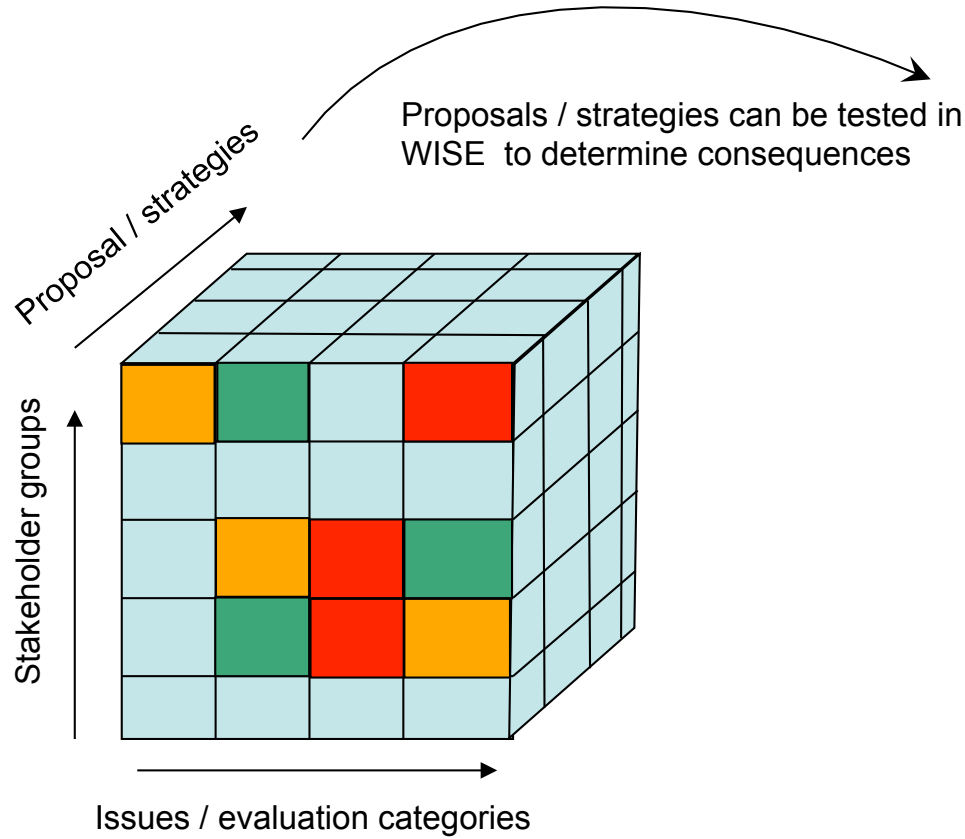

Deliberation Matrix

WISE

Output from WISE used to inform/populate Issues / evaluation categories

Deliberation Matrix

SDSS

Output from SDSS used to inform/populate Issues / evaluation categories

Deliberation process outcomes used to inform and support decision making process through discussions of consequences and trade-offs

WISE can be used to develop proposals and strategies by running “what if?” scenarios to determine sensitivities and leverage points