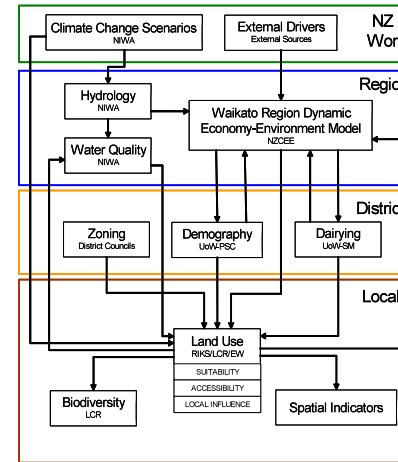

Deliberation Matrix

WISE

Output from WISE used to inform/populate Issues / evaluation categories

Deliberation Matrix

SDSS

Output from SDSS used to inform/populate Issues / evaluation categories

Deliberation process outcomes used to inform and support decision making process through discussions of consequences and trade-offs

WISE can be used to develop proposals and strategies by running “what if?” scenarios to determine sensitivities and leverage points